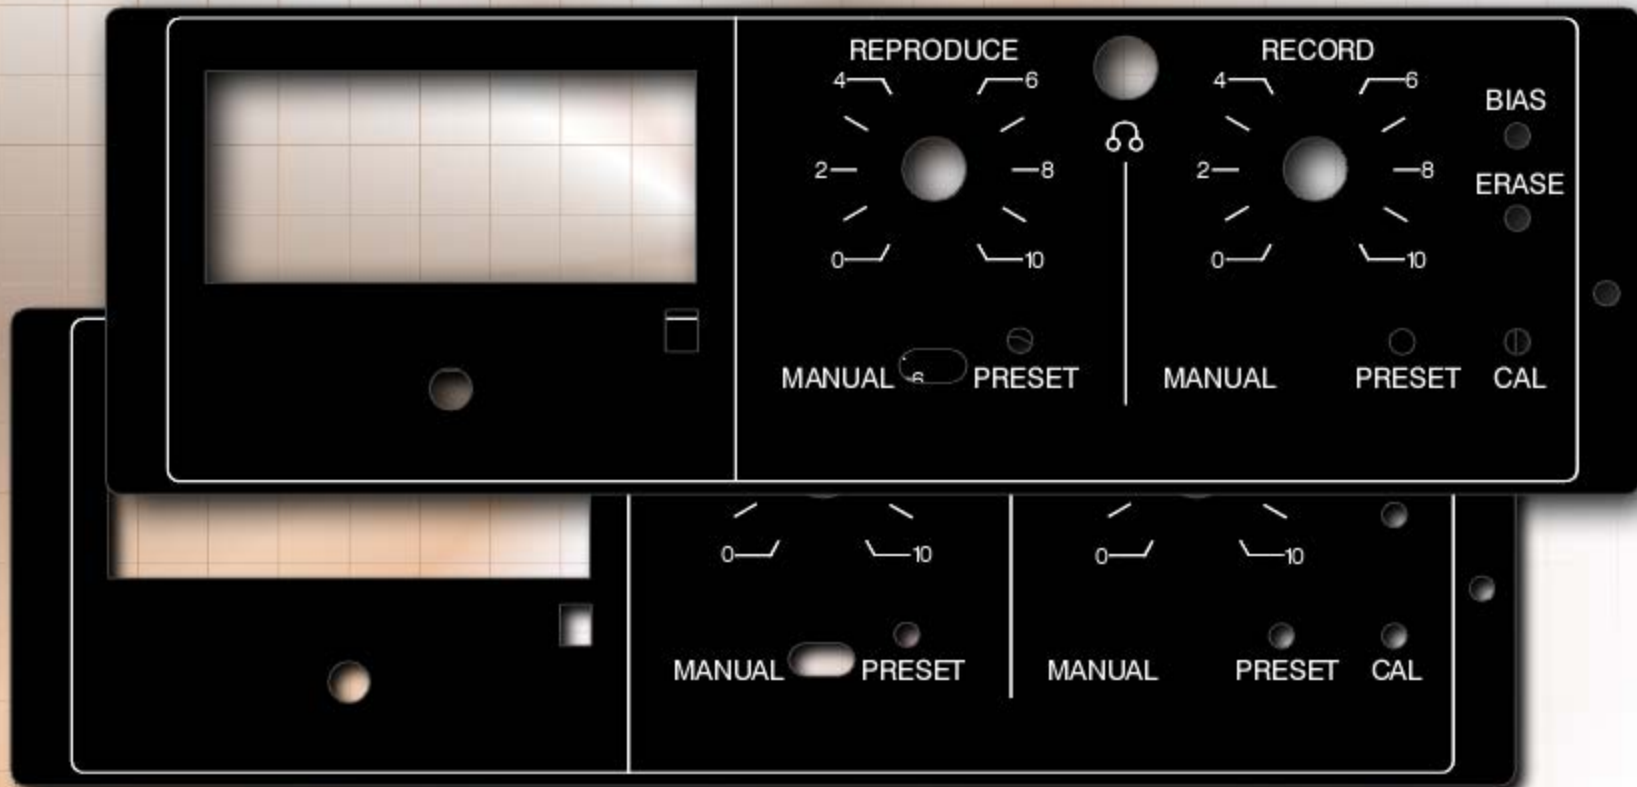

AMPEX ATR-100

Input-Output

front panel/overlay

Complete kit for two I/O's is just \$85.00

- permanent “peel & stick” adhesive from 3M
- laser engraved (not printed) on super tough 30 mil mylar
- easy install with provided alignment tools & “foolproof” instructions